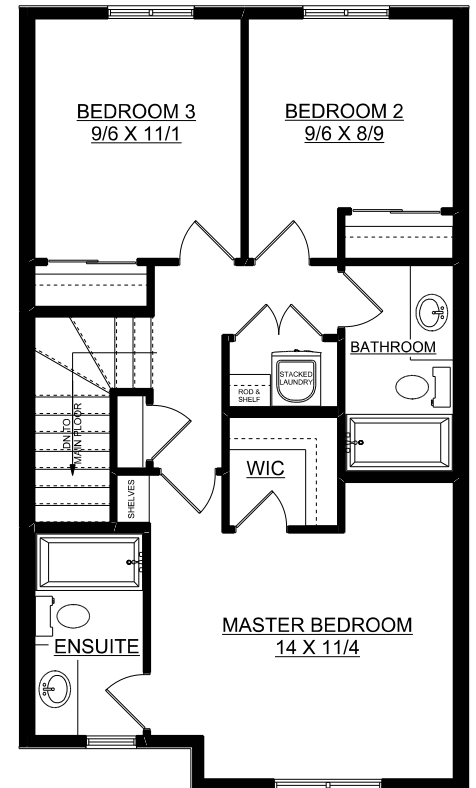

Indiana

1365 sq. ft.

3 bedrooms + 2.5 bathrooms

OPTIONAL BASEMENT PLAN
589 SQ. FT.

MAIN FLOOR PLAN
704 SQ. FT.

SECOND FLOOR PLAN
661 SQ. FT.