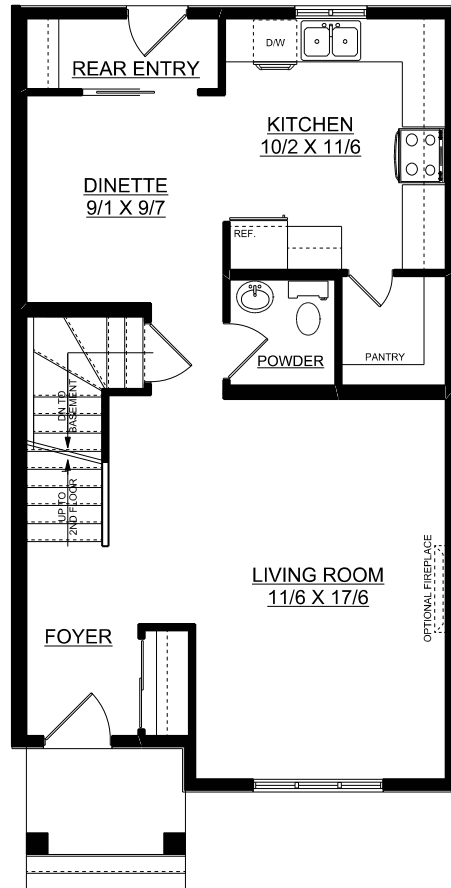

Indiana

1365 sq. ft.

3 bedrooms + 2.5 bathrooms

OPTIONAL BASEMENT PLAN
589 SQ. FT.

MAIN FLOOR PLAN
704 SQ. FT.

SECOND FLOOR PLAN
661 SQ. FT.