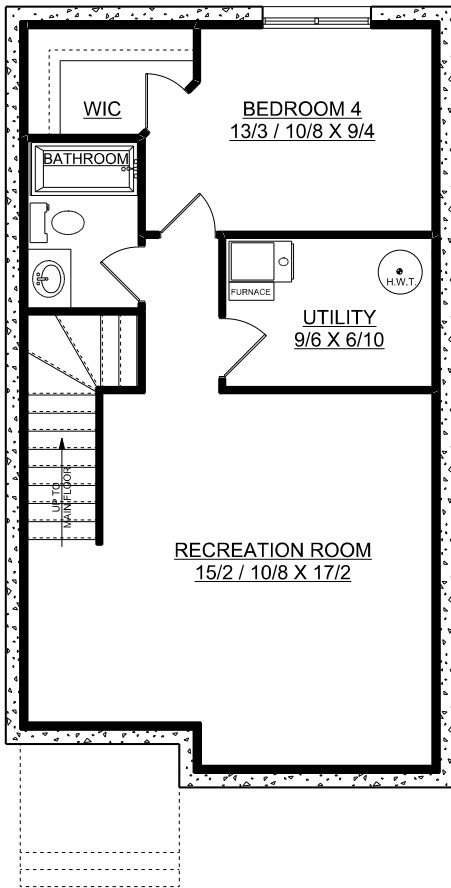

Indiana

1365 sq. ft.

3 bedrooms + 2.5 bathrooms

OPTIONAL BASEMENT PLAN
589 SQ. FT.

MAIN FLOOR PLAN
704 SQ. FT.

SECOND FLOOR PLAN
661 SQ. FT.